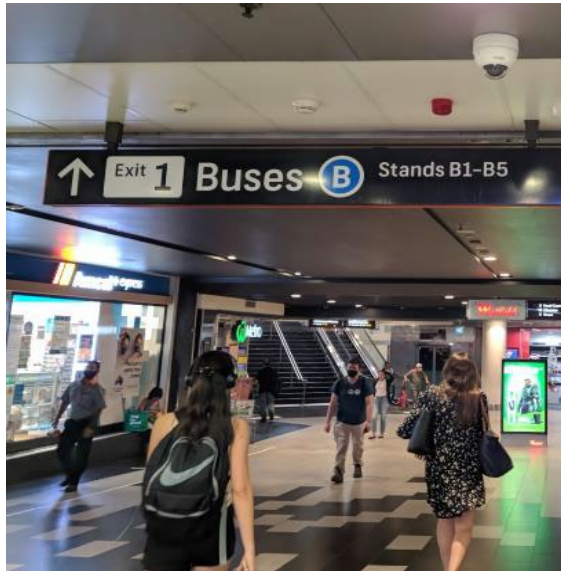

PTA41 Parramatta Stn-Exit 1