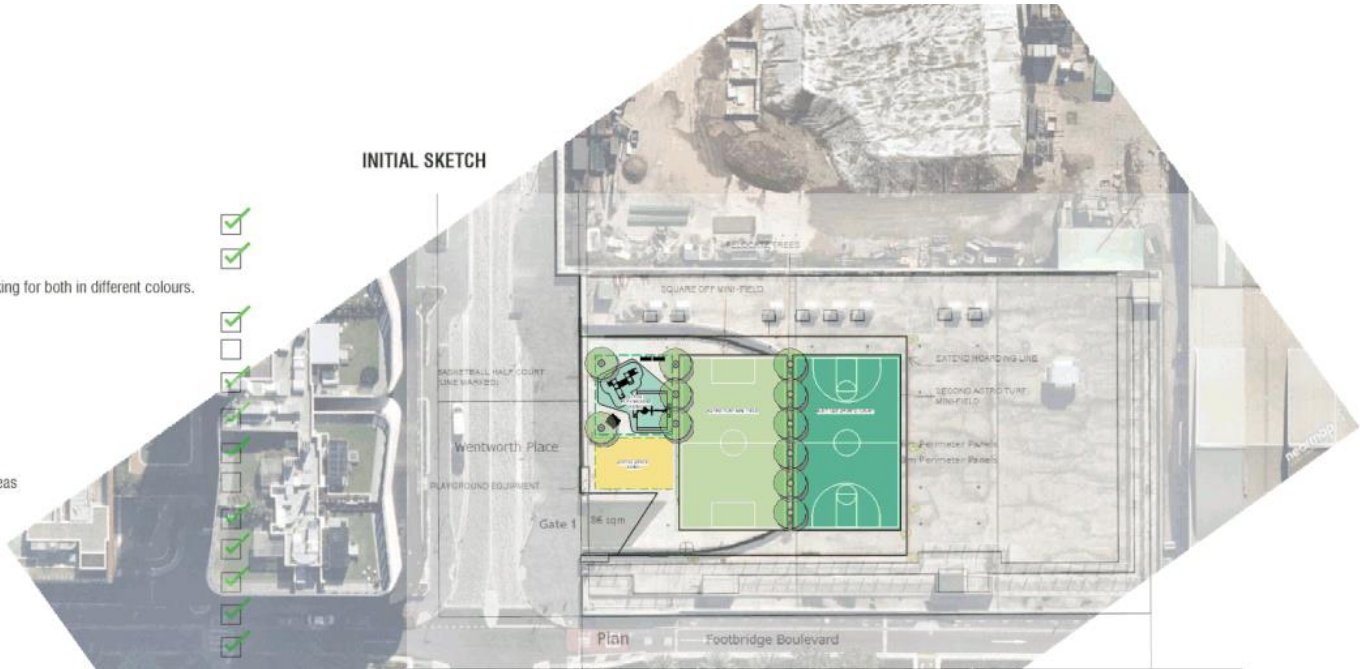

RETURN BRIEF

LEGEND

- 01 Extend pop up park zone / fence line ☒
- 02 Include the following sports courts
  - Full size basketball courts x 2 / U6 soccer [futsal] with line marking for both in different colours. ☒
- 04 1 x larger soccer field ☒
- 05 Badminton? ☐
- 06 Basket ball backboard / hoops to be moveable ☒
- 07 High net fencing in considered locations for stray balls ☒
- 08 Soccer goals to be moveable ☒
- 09 Kids play space [as outlined by Sauls markup] with equipment ideas ☒
- 10 Social space [as outlined by Sauls markup] ☒
- 11 Internal fence graphic ideas ☒
- 12 Considered location of existing trees. ☒
- 13 Can we bring in more trees? ☒
- 14 Additional planting to soften rooftop. ☒

INITIAL SKETCH

GUIDELINES

MINIROOS National Playing Formats and Rules

ALDI MiniRoos Club Football

UNDER 6 & 7

Playing Formats

Number of players	6-7
Number of goals	2
Duration of game	15-20 mins
Equipment	Ball, cones, flags
Field layout	Small field
Goal size	Small goal

MiniRoos and public health

Register at miniroos.com.au

MINIROOS National Playing Formats and Rules

ALDI MiniRoos Club Football

UNDER 8 & 9

Playing Formats

Number of players	8-9
Number of goals	2
Duration of game	20-25 mins
Equipment	Ball, cones, flags
Field layout	Small field
Goal size	Small goal

MiniRoos and public health

Register at miniroos.com.au

MINIROOS National Playing Formats and Rules

ALDI MiniRoos Club Football

UNDER 10 & 11

Playing Formats

Number of players	10-11
Number of goals	2
Duration of game	25-30 mins
Equipment	Ball, cones, flags
Field layout	Small field
Goal size	Small goal

MiniRoos and public health

Register at miniroos.com.au

MINIROOS National Playing Formats and Rules

ALDI MiniRoos Club Football

ALL AGE GROUPS

Playing Formats

Number of players	11-15
Number of goals	2
Duration of game	30-45 mins
Equipment	Ball, cones, flags
Field layout	Small field
Goal size	Small goal

MiniRoos and public health

Register at miniroos.com.au