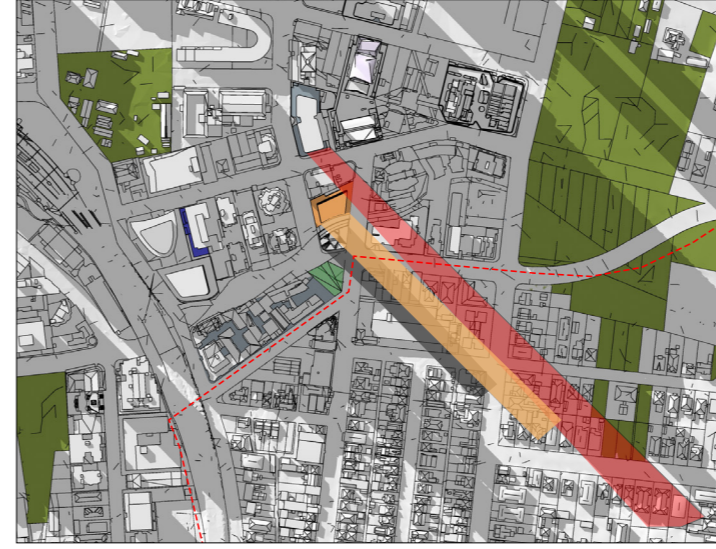

# SHADOW ANALYSIS

124 Wigram St / 2-4 Charles St / 12A Parkes St

9 am

10 am

11 am

12 pm

1 pm

2 pm