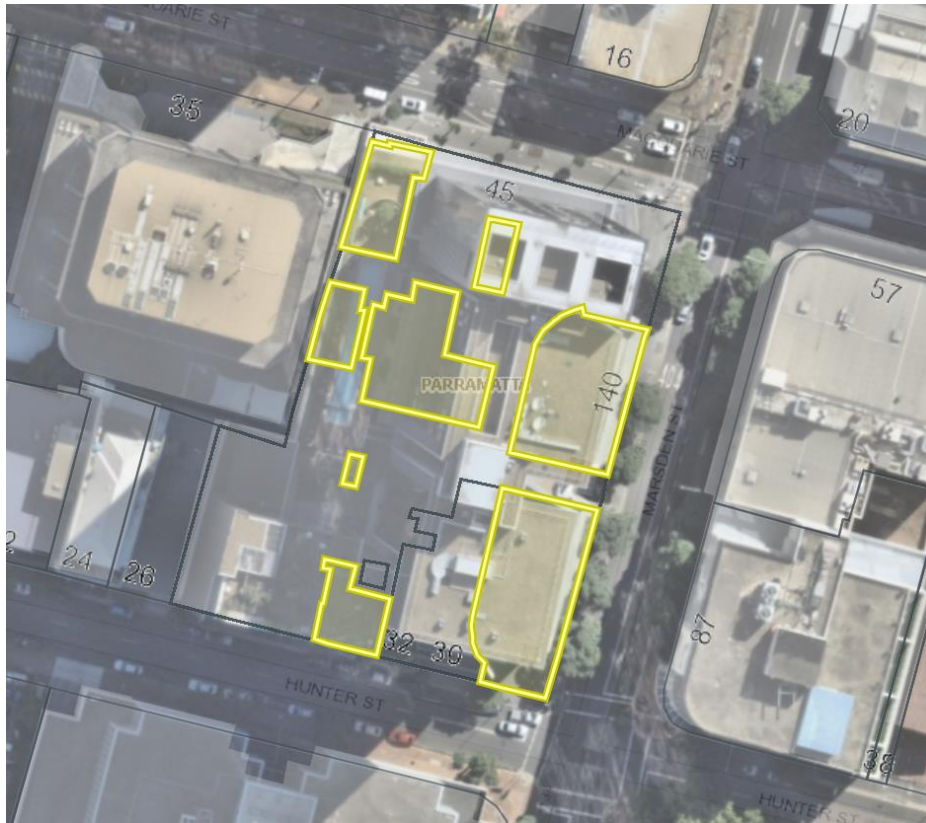

**ATTACHMENT 1 – MAPS OF STRATA LOTS AT SUBJECT SITE**

Land at subject site SP 94346 known as 45 Macquarie Street, Parramatta

Land at subject site SP 94348 known as 30 Hunter Street, Parramatta

Land at subject site SP 94349 known as 140 Marsden Street, Parramatta