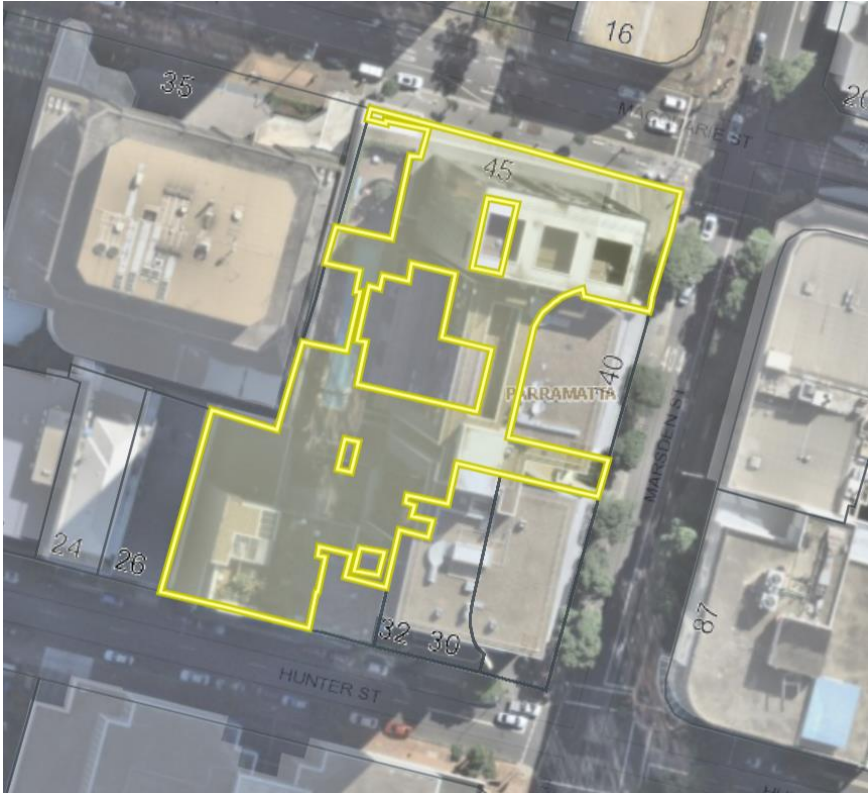

**ATTACHMENT 1 – MAPS OF STRATA LOTS AT SUBJECT SITE**

Land at subject site SP 94346 known as 45 Macquarie Street, Parramatta

Land at subject site SP 94348 known as 30 Hunter Street, Parramatta

Land at subject site SP 94349 known as 140 Marsden Street, Parramatta