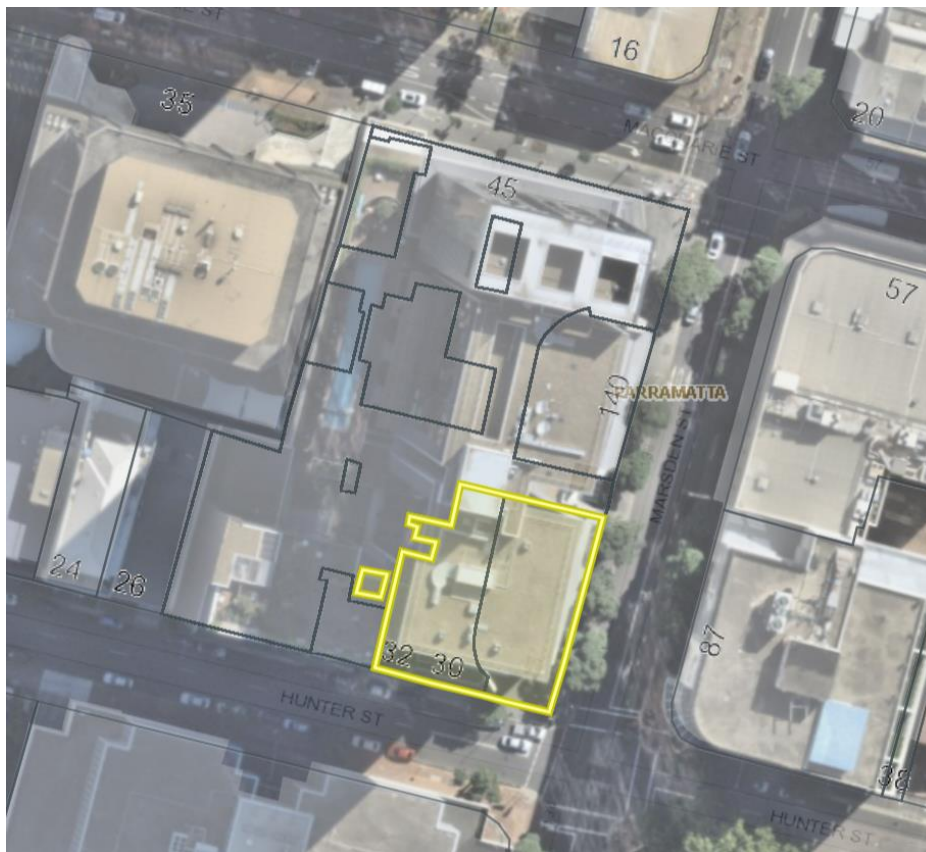

**ATTACHMENT 1 – MAPS OF STRATA LOTS AT SUBJECT SITE**

Land at subject site SP 94346 known as 45 Macquarie Street, Parramatta

Land at subject site SP 94348 known as 30 Hunter Street, Parramatta

Land at subject site SP 94349 known as 140 Marsden Street, Parramatta