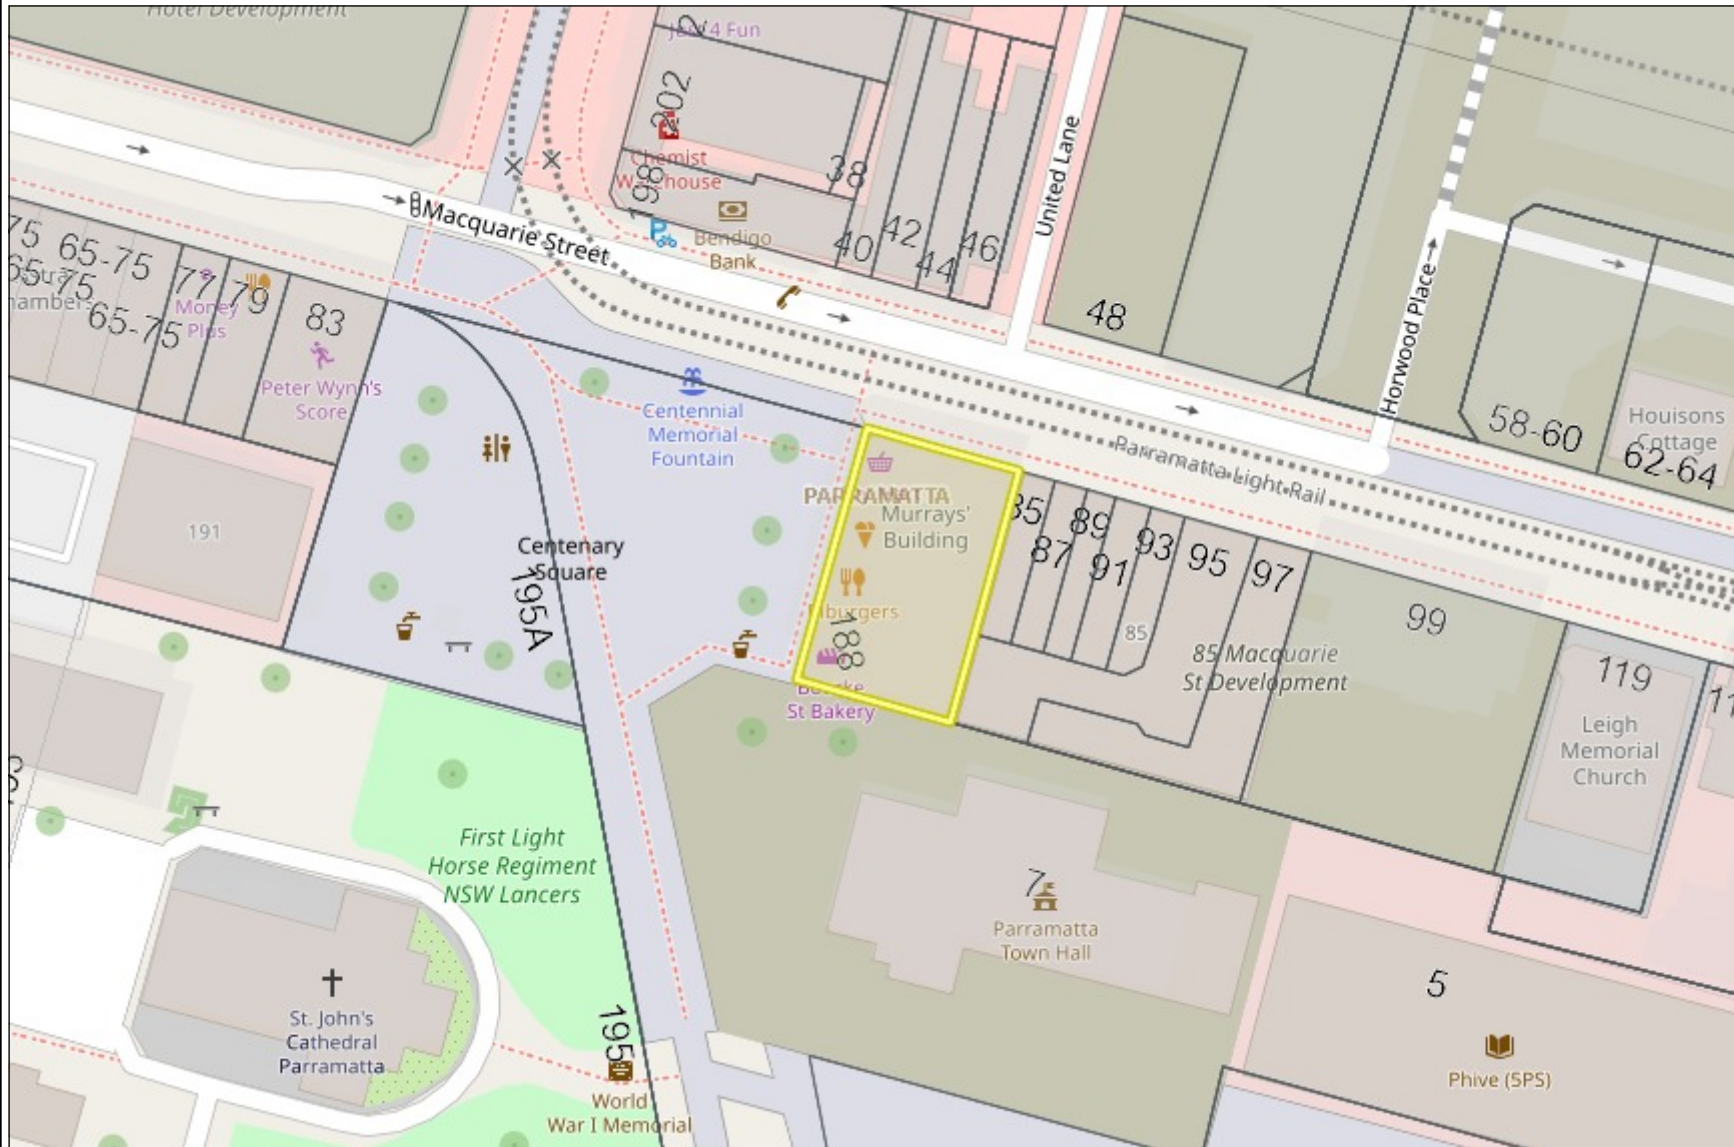

# Attachment 2 - Locality Map

**Legend**

- Property
- Ferry
- Metro
- Train
- Ferry Route
- Metro Route
- Train Route
- Suburbs
- Building footprint

Disclaimer: While every effort has been made to ensure the correctness of the information on this map at the time of its Production, City of Parramatta council does not warrant the information or plans do not contain errors and the Council shall be in no way liable for any loss, damage or injury as a result of any such errors.

1: 1,128

Maps Updated and Published by ICT, City of Parramatta

Base data supplied from NSW Department of Lands  
 Projection - Map Grid of Australia (MGA94)  
 Datum - Geocentric Datum of Australia (GDA94)