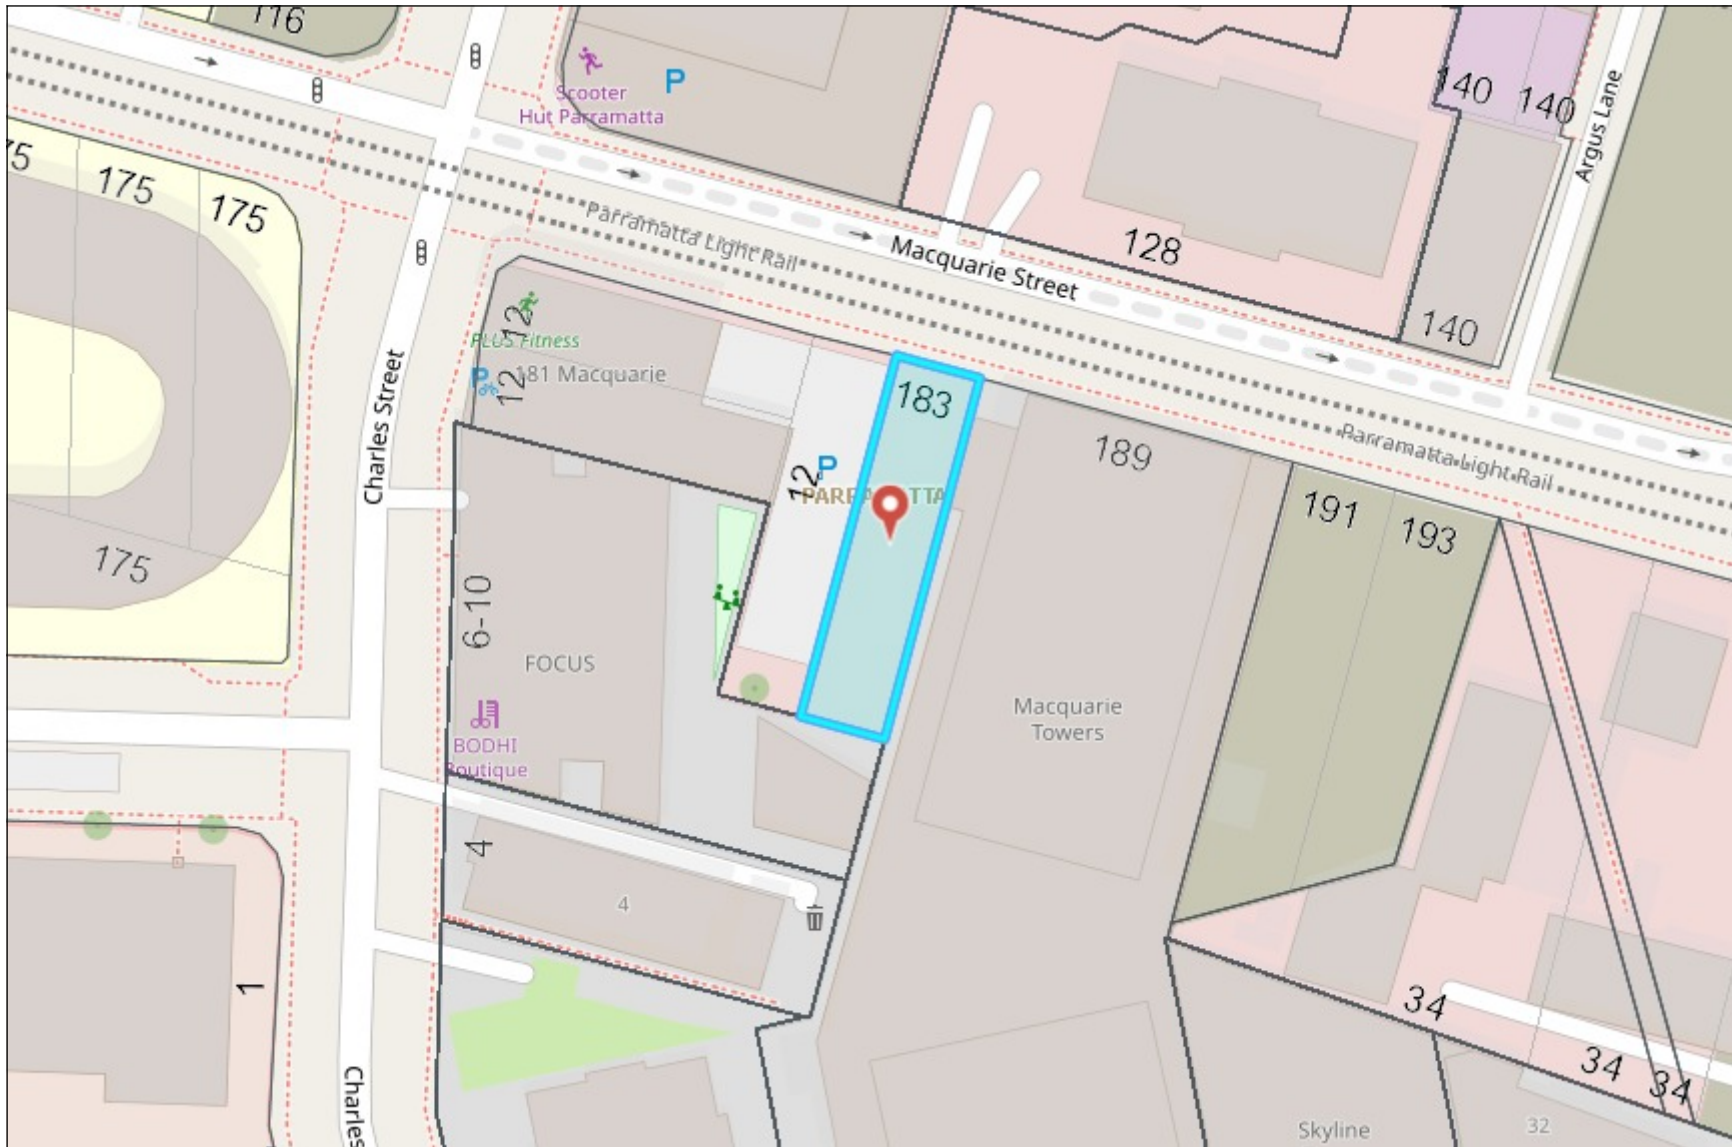

Appendix 1 - DA/837/2022 - 183 Macquarie St, Parramatta - Localitv Map

- Legend**
- Property
 - Ferry
 - Metro
 - Train
 - Ferry Route
 - Metro Route
 - Train Route
 - Suburbs
 - Building footprint

Disclaimer: While every effort has been made to ensure the correctness of the information on this map at the time of its Production, City of Parramatta council does not warrant the information or plans do not contain errors and the Council shall be in no way liable for any loss, damage or injury as a result of any such errors.

1: 1,128

Maps Updated and Published by ICT, City of Parramatta

Base data supplied from NSW Department of Lands
Projection - Map Grid of Australia (MGA94)
Datum - Geocentric Datum of Australia (GDA94)

Printed 06/04/2023