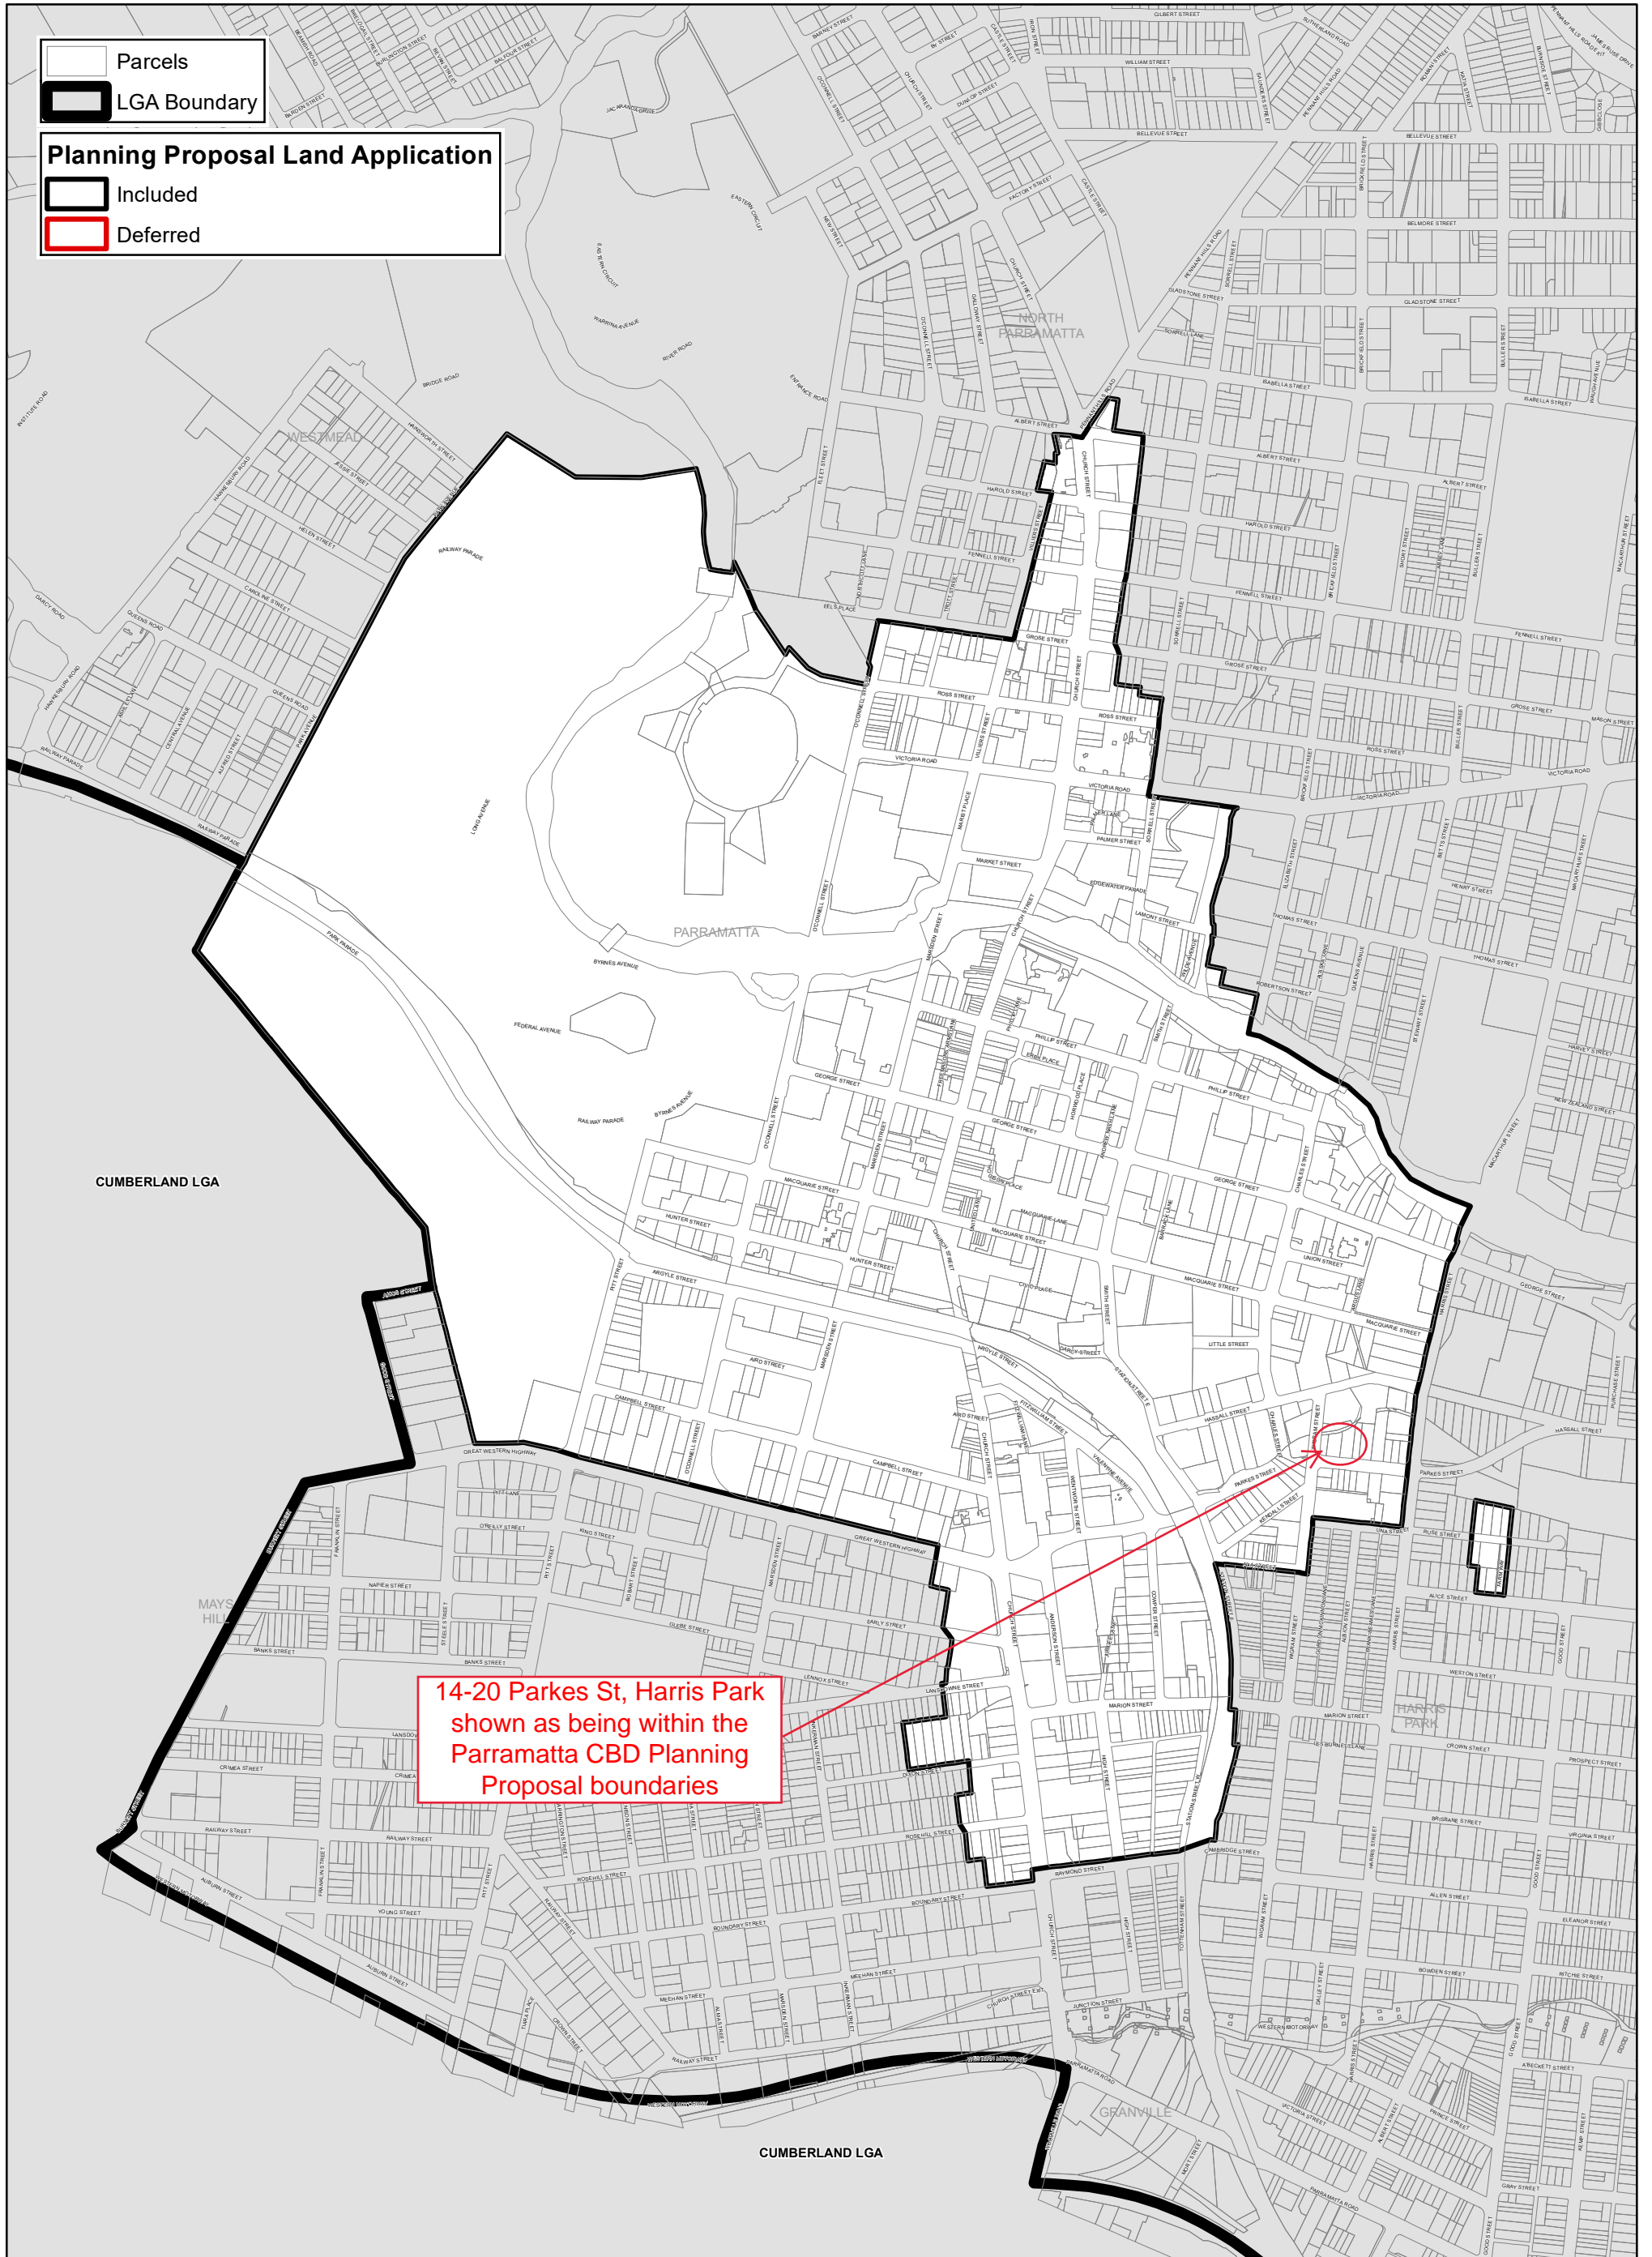

Parramatta CBD Planning Proposal — Land Application Map (LAP)

14-20 Parkes St, Harris Park shown as being within the Parramatta CBD Planning Proposal boundaries

Data Version: 11/12/2019